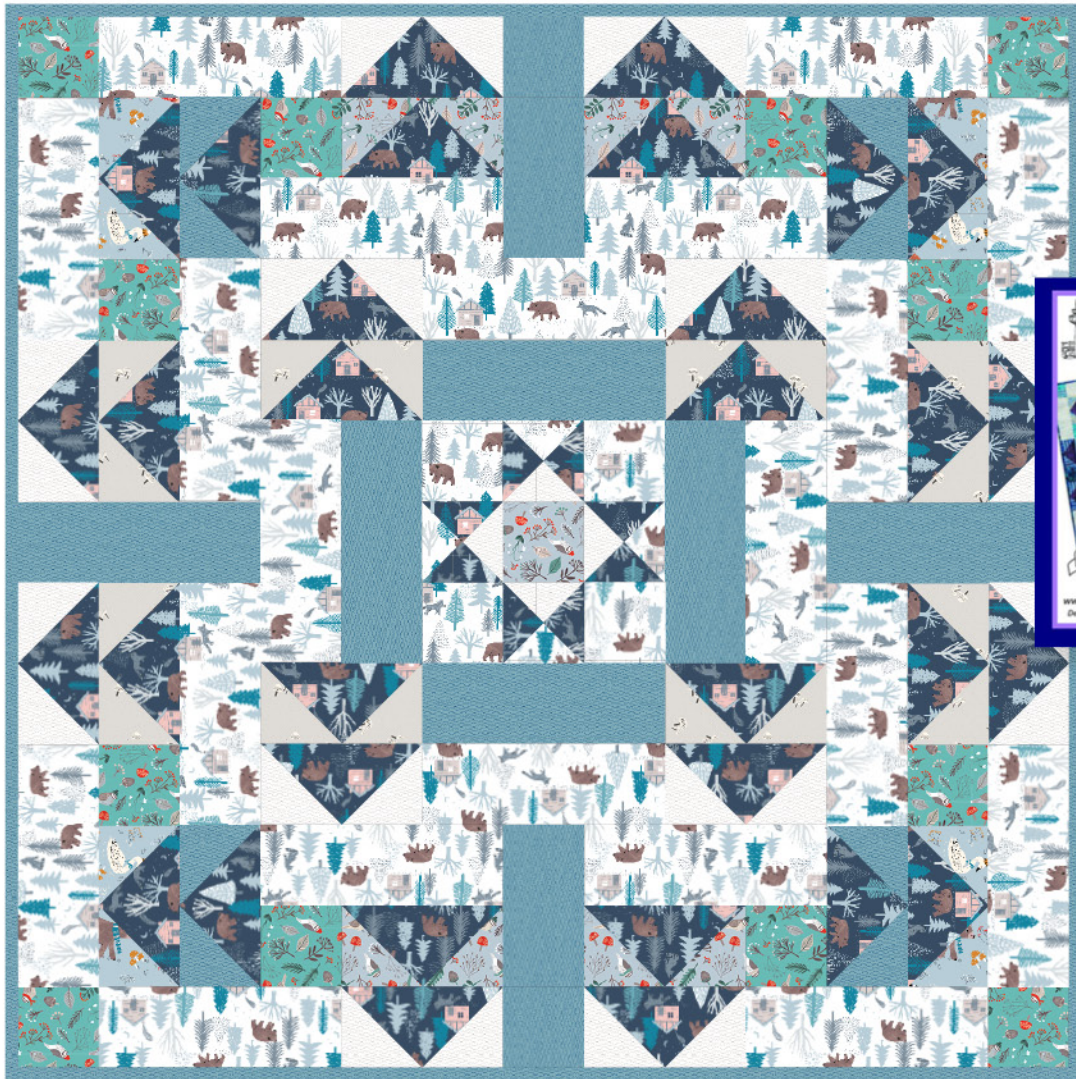

By Rebecca Jones

AIR TRAFFIC CONTROL

By Canton Village Quilt Works • 41" x 41" Order #CVQW 030
www.cvquiltworks.com • jackie@cvquiltworks.com • Designed by Jackie Kunkel

Fabric Requirements

	1 Kit	10 Kits	20 Kits
Fabric A: White Bears in the Cabin Y2755-1	3/8 yd	1 bolt	1 bolt
Fabric B & J: Sky Tonal Diamond Grid Y2758-98 (Includes Binding)	3/4 yd	1 bolt	1 bolt
Fabric C & F: Navy Bears in the Cabin Y2755-53	1/2 yd	1 bolt	1 bolt
Fabric D: Lt Teal Birds and Foliage Y2756-103	1/4 yd	1 bolt	1 bolt
Fabric E: White Tonal Diamond Grid Y2758-1	1/4 yd	1 bolt	1 bolt
Fabric G & I: Taupe Tossed Mushrooms Y2757-62	1/4 yd	1 bolt	1 bolt
Fabric H: Gray Birds and Foliage Y2756-6	1/8 yd	1 bolt	1 bolt
Backing: Lt Taupe Birds and Foliage Y2756-11	3 yd	2 bolts	4 bolts