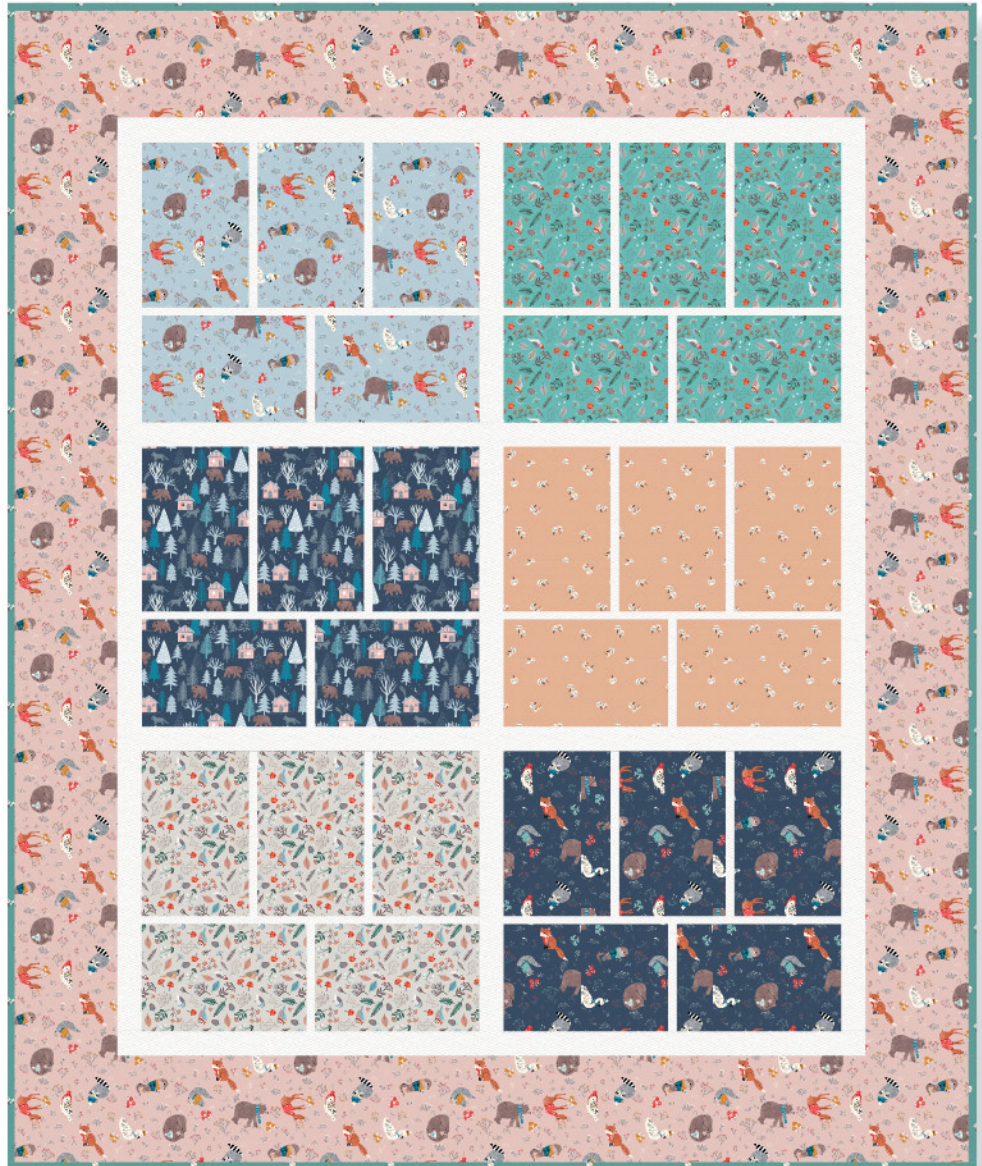

# DREAMING OF SNOW

By Rebecca Jones

## NEW ZEALAND

By Villa Rosa Designs • Designed by Pat Fryer • [www.villarosadesigns.com](http://www.villarosadesigns.com) • 59" x 71"

### Fabric Requirements

	1 Kit	10 Kits	20 Kits
Lt Denim Tossed Animals Y2754-87	1 FQ	1 bolt	1 bolt
Navy Bears in the Cabin Y2755-53	1 FQ	1 bolt	1 bolt
Lt Taupe Birds and Foliage Y2756-11	1 FQ	1 bolt	1 bolt
Lt Teal Birds and Foliage Y2756-103	1 FQ	1 bolt	1 bolt
Lt Rust Tossed Mushrooms Y2757-70	1 FQ	1 bolt	1 bolt
Navy Tossed Animals Y2754-53	1 FQ	1 bolt	1 bolt
Border: Lt Coral Tossed Animals Y2754-38	1 ½ yd	1 bolt	2 bolts
Spacers in Blocks & Lattice around Blocks:			
White Tonal Diamond Grid Y2758-1	1 ¼ yds	1 bolt	2 bolts
Binding: Teal Tossed Mushrooms Y2757-104	⅝ yd	1 bolt	1 bolt
Backing: Gray Birds and Foliage Y2756-6	4 ½ yds	3 bolts	6 bolts