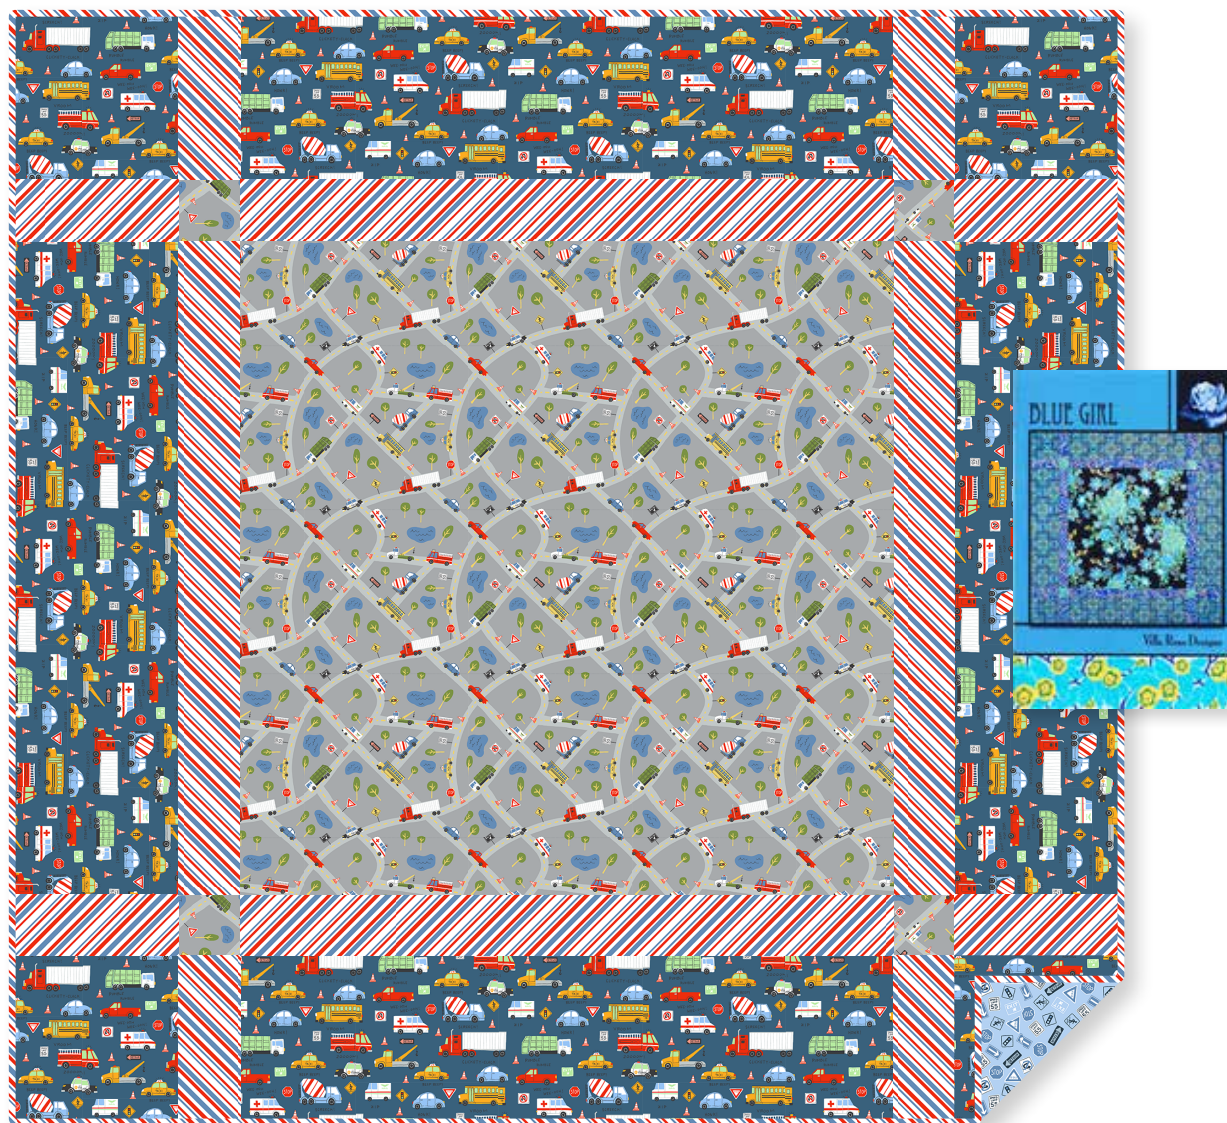

# KEEP ON TRUCK'N

By Anne Bollman

## Blue Girl

By Villa Rosa Designs • 52" x 52"  
www.villarosadesigns.com • Designed by Pat Fryer

| <i>Fabrics</i>                                  | <i>1 Kit</i> | <i>10 Kits</i> | <i>20 Kits</i> |
|---|--------------|----------------|----------------|
| Theme: Gray Roads Y2676-6                       | 1 yard       | 1 bolt         | 2 bolts        |
| Large Border: Light Navy Vehicles Y2675-93      | 1 yard       | 1 bolt         | 2 bolts        |
| Border & binding: Blue Diagonal Stripe Y2678-90 | 1 yard       | 1 bolt         | 2 bolts        |
| Backing: Light Blue Signs Y2677-29              | 3 3/8 yards  | 3 bolts        | 5 bolts        |