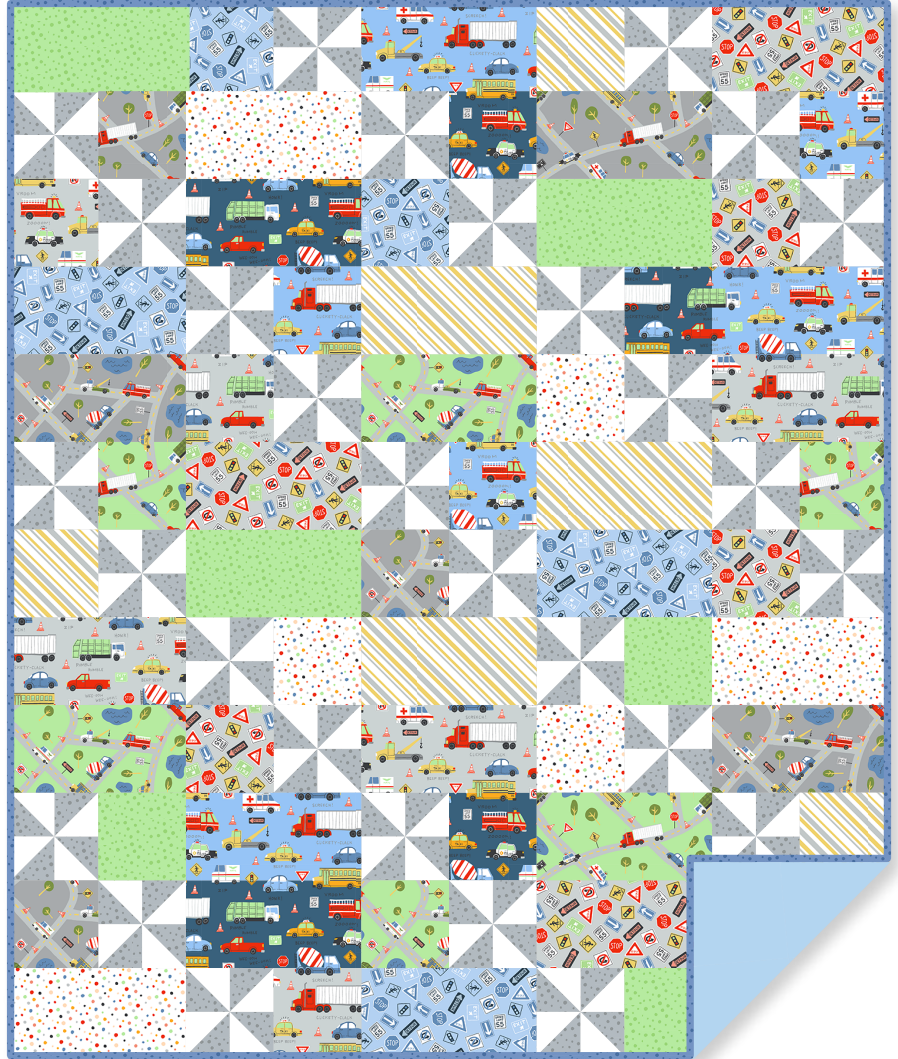

KEEP ON TRUCK'N

By Anne Bollman

Playful

By Cluck Cluck Sew
38" x 45½"

www.cluckclucksewpatterns.com
cluckclucksew@gmail.com
 Order No. 150
 Designed by Allison Harris

Fabrics	1 Kit	10 Kits	20 Kits
Print Fabrics:			
Light Gray Vehicles Y2675-5	Fat eighth	1 bolt	1 bolt
Blue Vehicles Y2675-90	Fat eighth	1 bolt	1 bolt
Light Navy Vehicles Y2675-93	Fat eighth	1 bolt	1 bolt
Gray Roads Y2676-6	Fat eighth	1 bolt	1 bolt
Green Roads Y2676-20	Fat eighth	1 bolt	1 bolt
Light Blue Signs Y2677-29	Fat eighth	1 bolt	1 bolt
Light Gray Signs Y2677-5	Fat eighth	1 bolt	1 bolt
Gray Diagonal Stripe Y2678-6	Fat eighth	1 bolt	1 bolt
Light Green Dots Y2679-20	Fat eighth	1 bolt	1 bolt
Multicolor Dots Y2679-55	Fat eighth	1 bolt	1 bolt
Fabric for Pinwheels:			
Gray Dots Y2679-6	½ yard	1 bolt	1 bolt
White AMB-1	½ yard	1 bolt	1 bolt
Binding: Blue Dots Y2679-90	¾ yard	1 bolt	1 bolt
Backing: Light Denim AMB-87	1½ yards	1 bolt	2 bolts