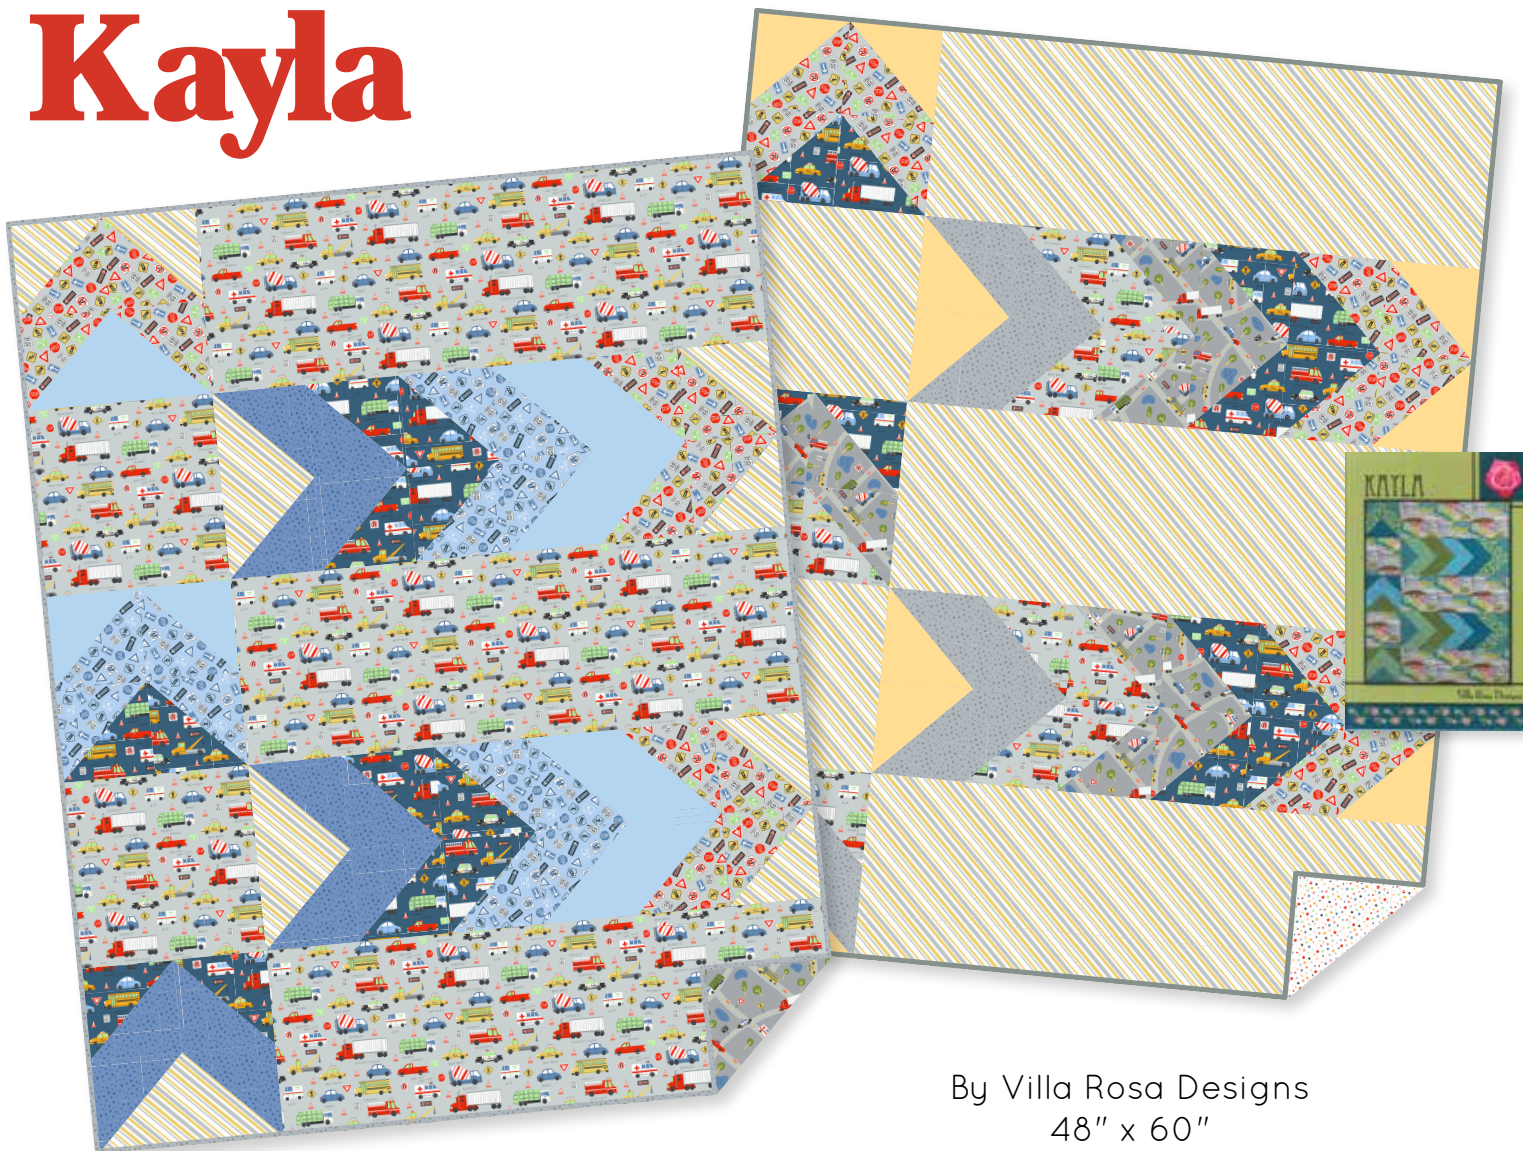

KEEP ON TRUCK'N

By Anne Bollman

Kayla

By Villa Rosa Designs
48" x 60"

www.villarosadesigns.com • Designed by Pat Fryer

Fabrics	1 Kit	10 Kits	20 Kits
Theme Fabric: Light Gray Vehicles Y2675-5	1½ yards	1 bolt	2 bolts
Pieced Blocks:			
Gray Diagonal Stripe Y2678-6	1 FQ	1 bolt	1 bolt
Light Navy Vehicles Y2675-93	1 FQ	1 bolt	1 bolt
Light Blue Signs Y2677-29	1 FQ	1 bolt	1 bolt
Light Gray Signs Y2677-5	1 FQ	1 bolt	1 bolt
Blue Dots Y2679-90	1 FQ	1 bolt	1 bolt
Light Denim AMB-87	1 FQ	1 bolt	1 bolt
Binding: Gray Dots Y2679-6	½ yard	1 bolt	1 bolt
Backing: Gray Roads Y2676-6	3¾ yards	3 bolts	6 bolts

Fabrics	1 Kit	10 Kits	20 Kits
Theme Fabric: Gray Diagonal Stripe Y2678-6	1½ yards	1 bolt	2 bolts
Pieced Blocks:			
Gray Dots Y2679-6	1 FQ	1 bolt	1 bolt
Light Navy Vehicles Y2675-93	1 FQ	1 bolt	1 bolt
Light Gray Vehicles Y2675-5	1 FQ	1 bolt	1 bolt
Gray Roads Y2676-6	1 FQ	1 bolt	1 bolt
Light Gray Signs Y2677-5	1 FQ	1 bolt	1 bolt
Yellow AMB-9	1 FQ	1 bolt	1 bolt
Binding: Gray AMB-6	½ yard	1 bolt	1 bolt
Backing: Multicolor Dot Y2679-55	3¾ yards	3 bolts	6 bolts